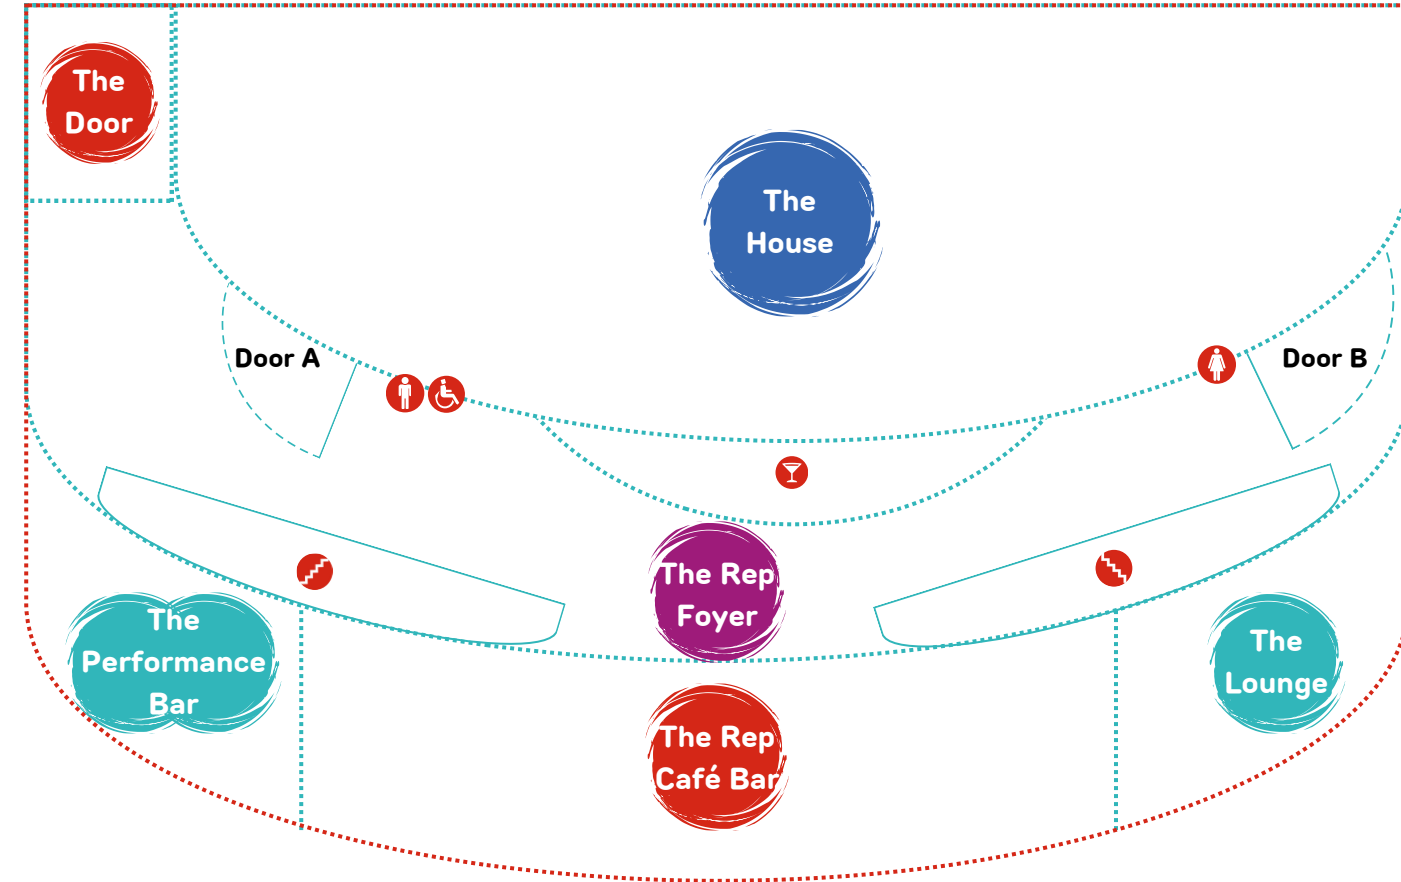

## Level 9

Shakespeare Memorial Room & Skyline

# Directions to UVB Rep Spaces

- The House
- The Foyer
- Rep Lounge
- The Rep Cafe & Bar
- The Mezzanine
- Meeting Rooms 1, 2 & 3
- The Winteringham Room
- The Burman Room
- FOH 1
- The Quiet Room

**Our Venues  
Change  
Everything**

## Ground Floor

The House  
The Foyer  
The Door  
The Rep Lounge  
The Rep Cafe & Bar

## First Floor

The Mezzanine  
Meeting Rooms 1, 2 & 3