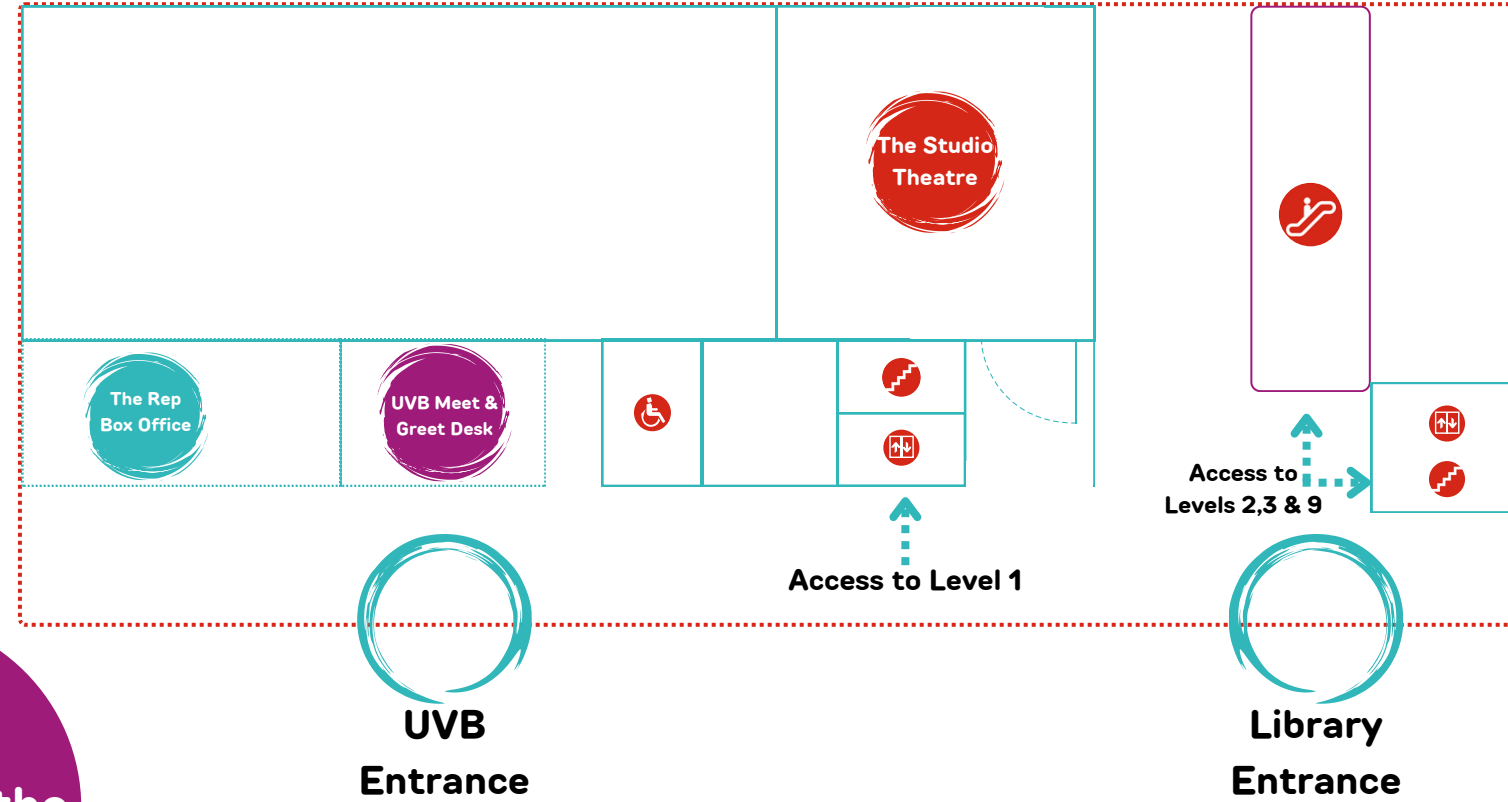

# Directions to UVB Library Spaces

- The Studio Theatre
- LOB Meeting Rooms
- Book Rotunda
- Level 2 Feature Space
- The Highlight & Gallery
- The Terrace
- Shakespeare Memorial Room & Skyline

From the  
Ordinary to the  
Extraordinary

## Ground Floor

UVB Meet and Greet Desk  
Studio Theatre  
Access To All LOB Levels

## Level 1

LOB Meeting Rooms

# Directions to UVB Rep Spaces

- The House
- The Foyer
- Rep Lounge
- The Rep Cafe & Bar
- The Mezzanine
- Meeting Rooms 1, 2 & 3
- The Winteringham Room
- The Burman Room
- FOH 1
- The Quiet Room

**Our Venues  
Change  
Everything**