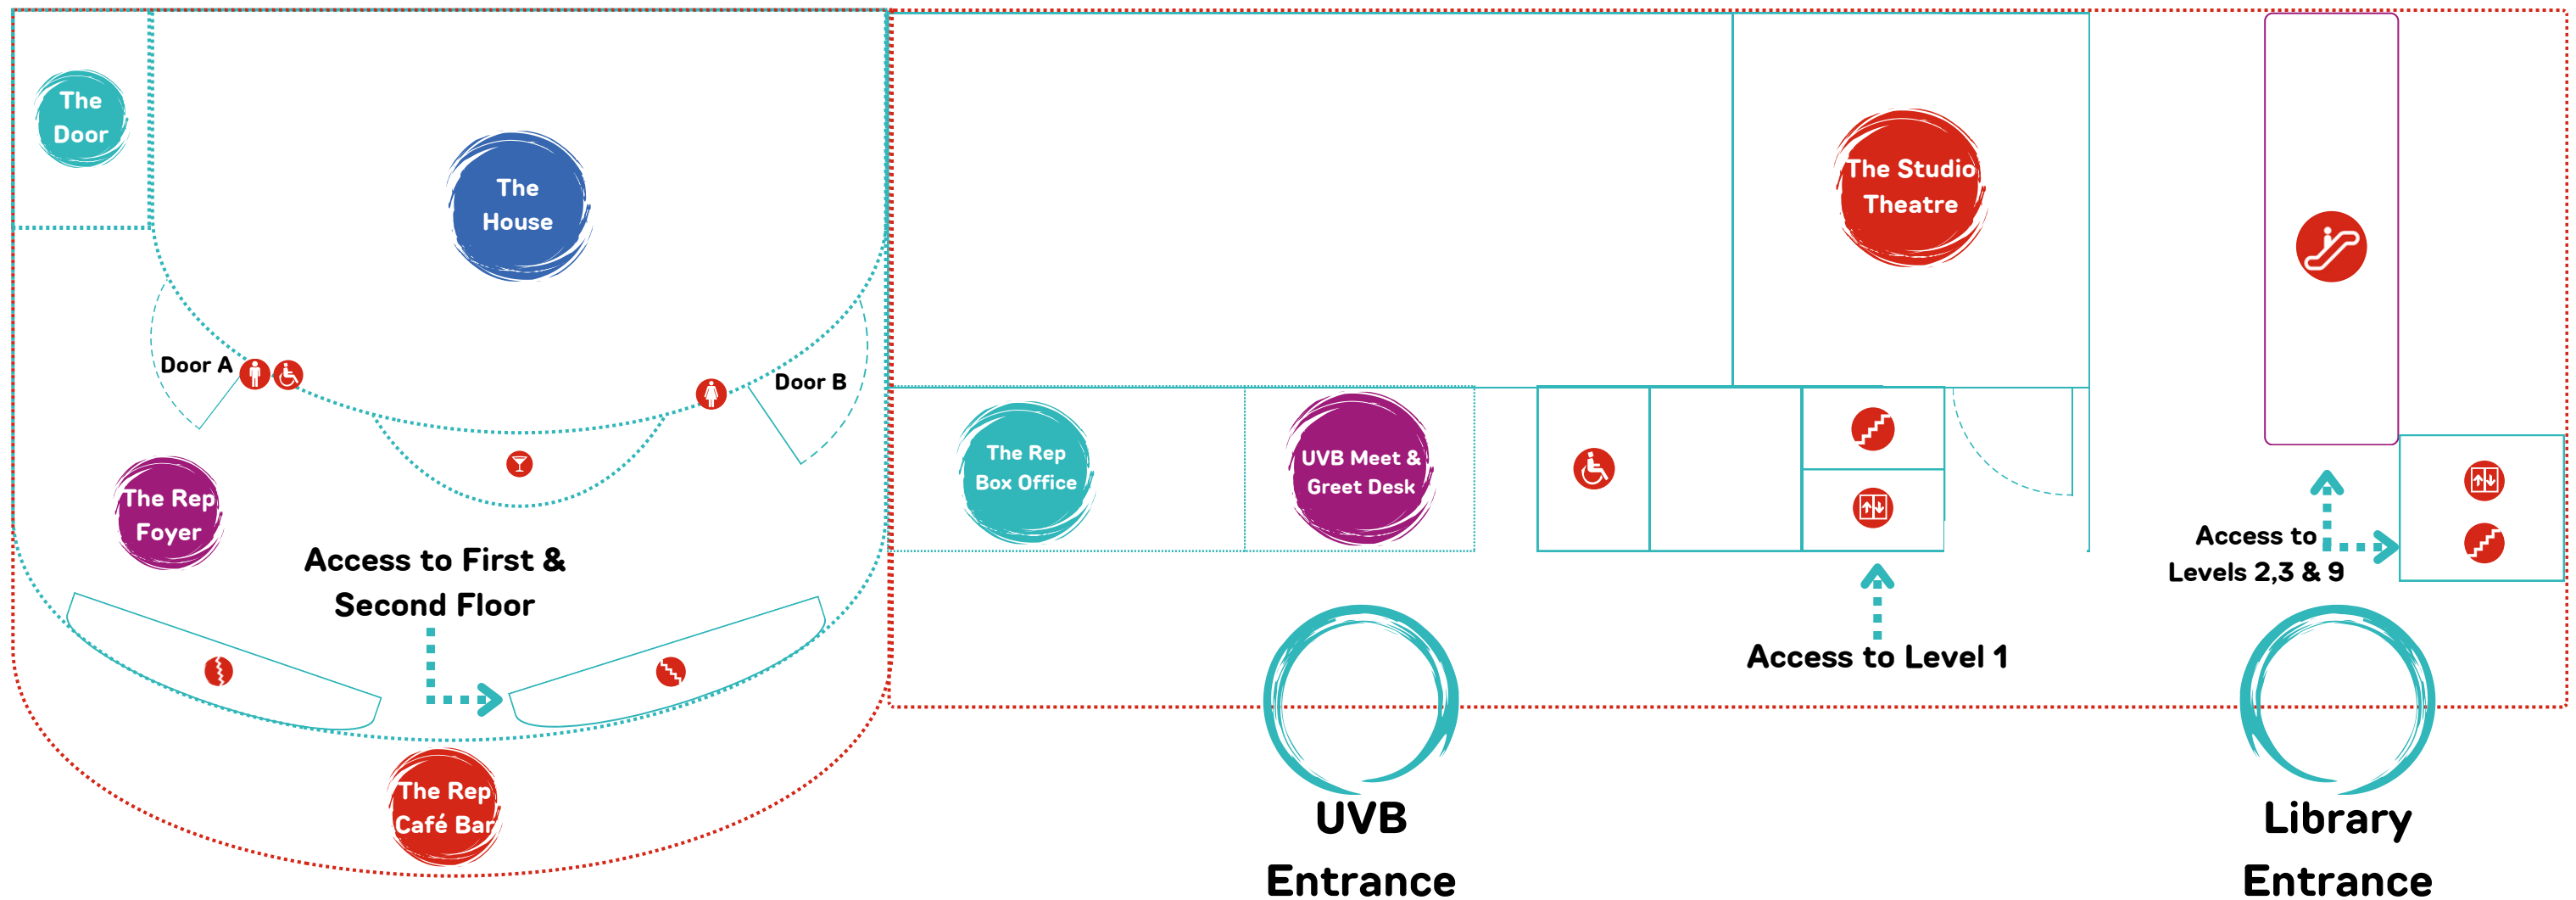

# Directions to UVB Library Spaces

- The Studio Theatre
- LOB Meeting Rooms
- Book Rotunda
- Level 2 Feature Space
- The Highlight & Gallery
- The Terrace
- Shakespeare Memorial Room & Skyline

From the  
Ordinary to the  
Extraordinary

## Ground Floor

UVB Meet and Greet Desk  
Studio Theatre  
Access To All LOB Levels

# Directions to UVB Rep Spaces

- The House
- The Foyer
- Rep Lounge
- The Rep Cafe & Bar
- The Mezzanine
- Meeting Rooms 1, 2 & 3
- The Winteringham Room
- The Burman Room
- FOH 1
- The Quiet Room

**Our Venues  
Change  
Everything**

## Ground Floor

The House  
The Foyer  
The Door  
The Rep Lounge  
The Rep Cafe & Bar