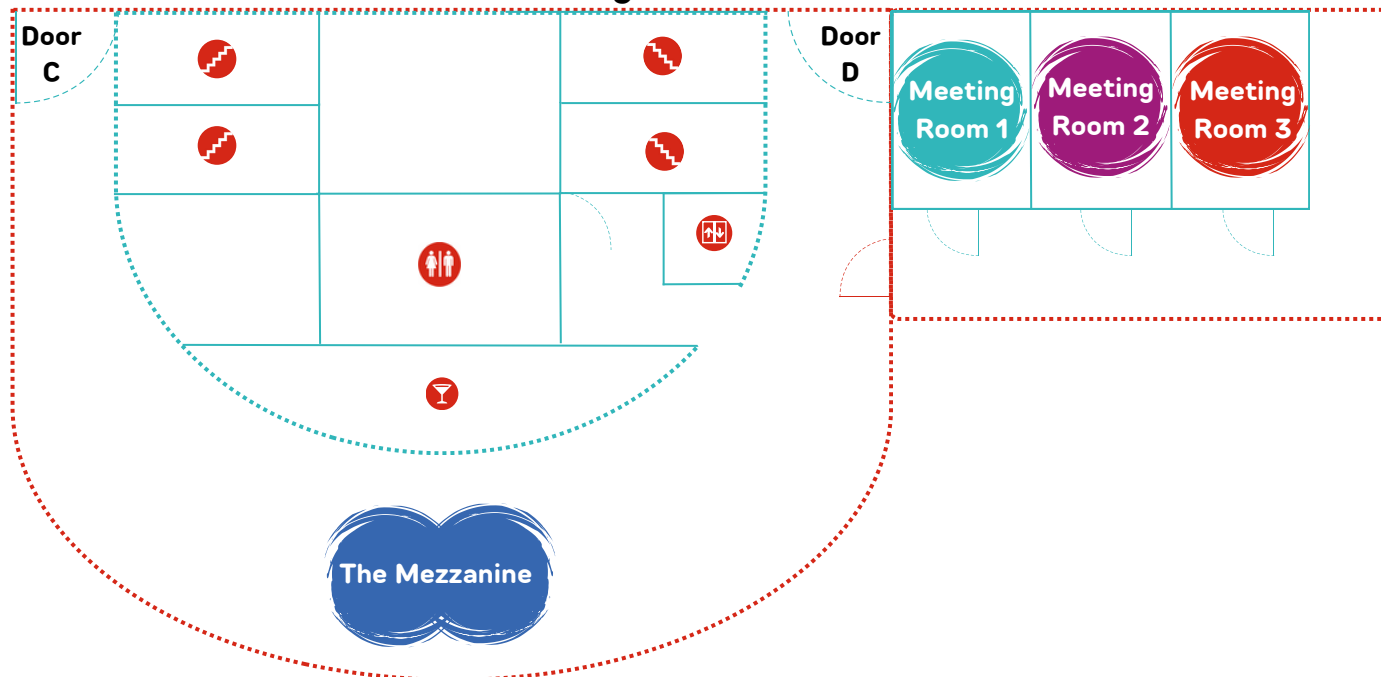

## Level 9

Shakespeare Memorial Room & Skyline

# Directions to UVB Rep Spaces

- The House
- The Foyer
- Rep Lounge
- The Rep Cafe & Bar
- The Mezzanine
- Meeting Rooms 1, 2 & 3
- The Winteringham Room
- The Burman Room
- FOH 1
- The Quiet Room

**Our Venues  
Change  
Everything**

## Ground Floor

The House  
The Foyer  
The Door  
The Rep Lounge  
The Rep Cafe & Bar

## First Floor

The Mezzanine  
Meeting Rooms 1, 2 & 3