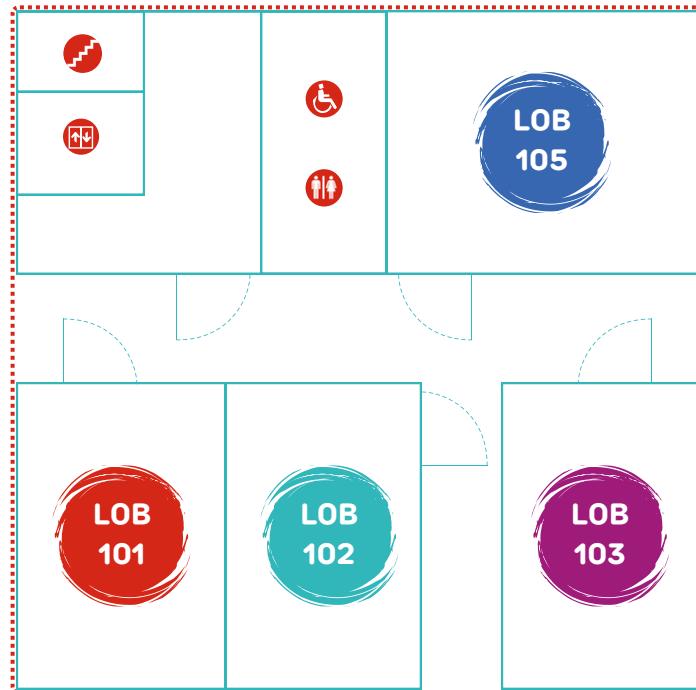

# VENUE MAP

# Directions to UVB Library Spaces

- The Studio Theatre
- LOB Meeting Rooms
- Book Rotunda
- Level 2 Feature Space
- The Highlight & Gallery
- The Terrace
- Shakespeare Memorial Room & Skyline

From the  
Ordinary to the  
Extraordinary

## Ground Floor

UVB Meet and Greet Desk  
Studio Theatre  
Access To All LOB Levels

## Level 1

LOB Meeting Rooms