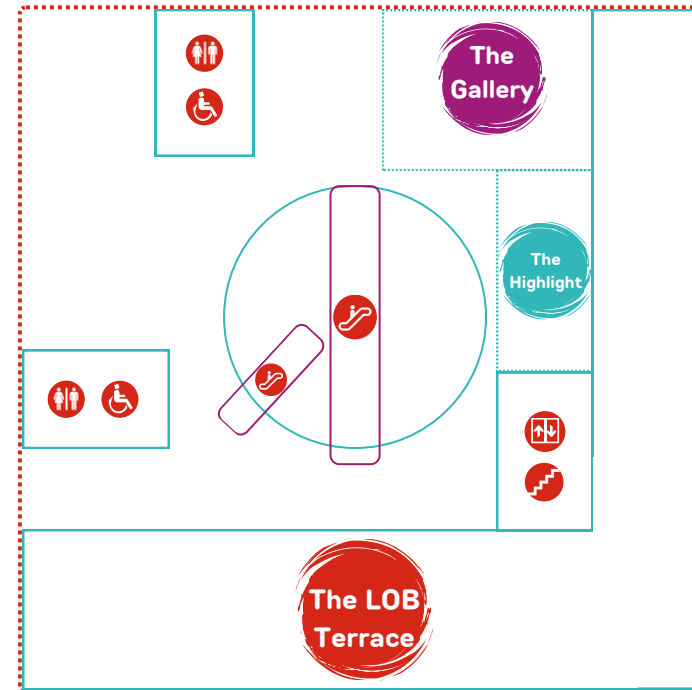

## Level 1

LOB Meeting Rooms

## Level 2

Book Rotunda  
Level 2 Feature Space

## Level 3

The Highlight & Gallery  
The Terrace

# Directions to UVB Rep Spaces

- The House
- The Foyer
- Rep Lounge
- The Rep Cafe & Bar
- The Mezzanine
- Meeting Rooms 1, 2 & 3
- The Winteringham Room
- The Burman Room
- FOH 1
- The Quiet Room

**Our Venues  
Change  
Everything**