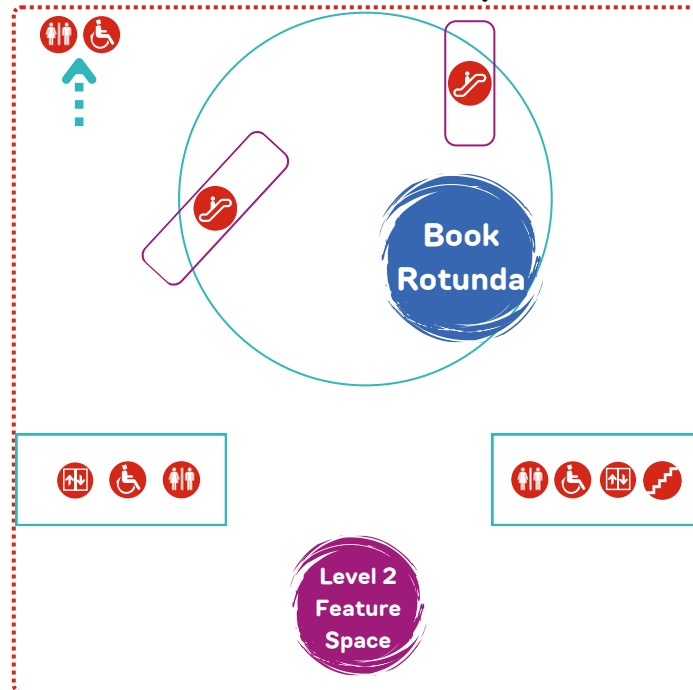

# Directions to UVB Library Spaces

- The Studio Theatre
- LOB Meeting Rooms
- Book Rotunda
- Level 2 Feature Space
- The Highlight & Gallery
- The Terrace
- Shakespeare Memorial Room & Skyline

From the  
Ordinary to the  
Extraordinary

## Ground Floor

UVB Meet and Greet Desk  
Studio Theatre  
Access To All LOB Levels

## Level 1

LOB Meeting Rooms

## Level 2

Book Rotunda  
Level 2 Feature Space